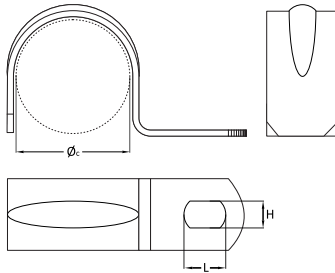

AS01 Cavallotto ad un foro

SCHEDA TECNICA

\varnothing_c misura cavo

H larghezza asola

L lunghezza asola

SCHEDA TECNICA **AS 01**

Codice prodotto	Misura Cavo \varnothing (mm)	H (mm)	L (mm)
AS 01 00 010	10	4,5	7
AS 01 00 013	13	4,5	7
AS 01 00 016	16	4,5	7
AS 01 00 020	20	4,5	7
AS 01 00 022	22	4,5	7
AS 01 00 026	26	4,5	7
AS 01 00 032	32	4,5	7

Per i dati non inseriti in tabella rivolgersi al Laboratorio Tecfi

AS01 One hole steel clip for wire-rope fixing, zinc plated

TECHNICAL DATA SHEET

$\varnothing c$ wire-rope size

H slot width

L slot length

TECHNICAL DATA AS 01

Item Code	Wire-rope size \varnothing (mm)	H (mm)	L (mm)
AS 01 00 010	10	4,5	7
AS 01 00 013	13	4,5	7
AS 01 00 016	16	4,5	7
AS 01 00 020	20	4,5	7
AS 01 00 022	22	4,5	7
AS 01 00 026	26	4,5	7
AS 01 00 032	32	4,5	7