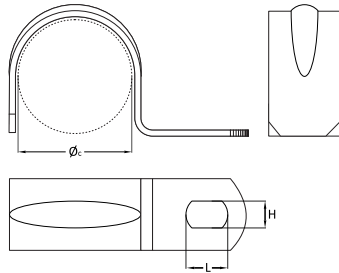

AS01 Cavallotto ad un foro

SCHEDA TECNICA

\varnothing_c misura cavo

H larghezza asola

L lunghezza asola

SCHEDA TECNICA **AS 01**

Codice prodotto	Misura Cavo \varnothing (mm)	H (mm)	L (mm)
AS 01 00 010	10	4,5	7
AS 01 00 013	13	4,5	7
AS 01 00 016	16	4,5	7
AS 01 00 020	20	4,5	7
AS 01 00 022	22	4,5	7
AS 01 00 026	26	4,5	7
AS 01 00 032	32	4,5	7

Per i dati non inseriti in tabella rivolgersi al Laboratorio Tecfi

AS01 One hole steel clip for wire-rope fixing, zinc plated

TECHNICAL DATA SHEET

$\varnothing c$ wire-rope size

H slot width

L slot length

TECHNICAL DATA AS 01

Item Code	Wire-rope size \varnothing (mm)	H (mm)	L (mm)
AS 01 00 010	10	4,5	7
AS 01 00 013	13	4,5	7
AS 01 00 016	16	4,5	7
AS 01 00 020	20	4,5	7
AS 01 00 022	22	4,5	7
AS 01 00 026	26	4,5	7
AS 01 00 032	32	4,5	7