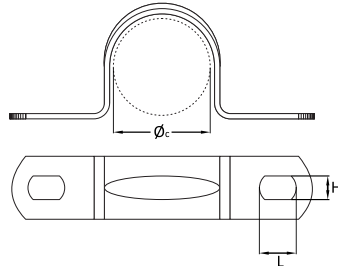

AS02 Cavallotto a due fori

SCHEDA TECNICA

$\varnothing c$ misura cavo

H larghezza asola

L lunghezza asola

SCHEDA TECNICA **AS 02**

Codice prodotto	Misura Cavo \varnothing (mm)	H (mm)	L (mm)
AS 02 00 010	10	4,5	7
AS 02 00 013	13	4,5	7
AS 02 00 014	14	4,5	7
AS 02 00 016	16	4,5	7
AS 02 00 020	20	4,5	7
AS 02 00 022	22	4,5	7
AS 02 00 026	26	4,5	7
AS 02 00 028	28	4,5	7
AS 02 00 032	32	4,5	7
AS 02 00 040	40	4,5	7
AS 02 00 050	50	4,5	7

Per i dati non inseriti in tabella rivolgersi al Laboratorio Tecfi

AS02 Two holes steel clip for wire-ropes fixing, zinc plated

TECHNICAL DATA SHEET

Øc wire-ropes size

H slot width

L slot length

TECHNICAL DATA AS 02

Item Code	Wire-rope size Ø (mm)	H (mm)	L (mm)
AS 02 00 010	10	4,5	7
AS 02 00 013	13	4,5	7
AS 02 00 014	14	4,5	7
AS 02 00 016	16	4,5	7
AS 02 00 020	20	4,5	7
AS 02 00 022	22	4,5	7
AS 02 00 026	26	4,5	7
AS 02 00 028	28	4,5	7
AS 02 00 032	32	4,5	7
AS 02 00 040	40	4,5	7
AS 02 00 050	50	4,5	7