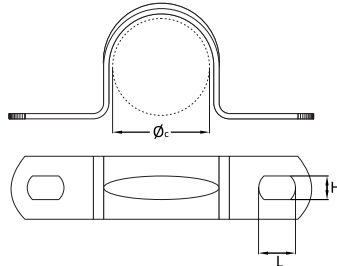

AS02 Cavallotto a due fori

SCHEDA TECNICA

$\varnothing c$ misura cavo

H larghezza asola

L lunghezza asola

SCHEDA TECNICA **AS 02**

Codice prodotto	Misura Cavo \varnothing (mm)	H (mm)	L (mm)
AS 02 00 010	10	4,5	7
AS 02 00 013	13	4,5	7
AS 02 00 014	14	4,5	7
AS 02 00 016	16	4,5	7
AS 02 00 020	20	4,5	7
AS 02 00 022	22	4,5	7
AS 02 00 026	26	4,5	7
AS 02 00 028	28	4,5	7
AS 02 00 032	32	4,5	7
AS 02 00 040	40	4,5	7
AS 02 00 050	50	4,5	7

Per i dati non inseriti in tabella rivolgersi al Laboratorio Tecfi

AS02 Two holes steel clip for wire-ropes fixing, zinc plated

TECHNICAL DATA SHEET

Øc wire-ropes size

H slot width

L slot length

TECHNICAL DATA AS 02

Item Code	Wire-rope size Ø (mm)	H (mm)	L (mm)
AS 02 00 010	10	4,5	7
AS 02 00 013	13	4,5	7
AS 02 00 014	14	4,5	7
AS 02 00 016	16	4,5	7
AS 02 00 020	20	4,5	7
AS 02 00 022	22	4,5	7
AS 02 00 026	26	4,5	7
AS 02 00 028	28	4,5	7
AS 02 00 032	32	4,5	7
AS 02 00 040	40	4,5	7
AS 02 00 050	50	4,5	7