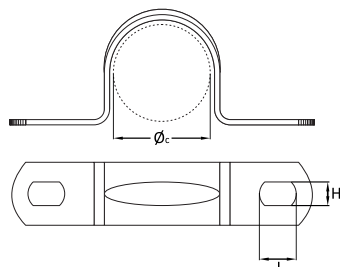

AS 02 Cavallotto a due fori

SCHEDA TECNICA

Øc misura cavo

H larghezza asola

L lunghezza asola

SCHEDA TECNICA AS 02

Codice prodotto	Misura Cavo Ø (mm)	H (mm)	L (mm)
AS 02 00 010	10	4,5	7
AS 02 00 013	13	4,5	7
AS 02 00 014	14	4,5	7
AS 02 00 016	16	4,5	7
AS 02 00 020	20	4,5	7
AS 02 00 022	22	4,5	7
AS 02 00 026	26	4,5	7
AS 02 00 028	28	4,5	7
AS 02 00 032	32	4,5	7
AS 02 00 040	40	4,5	7
AS 02 00 050	50	4,5	7

AS 02 Two holes steel clip for wire-rope fixing, zinc plated

TECHNICAL DATA SHEET

Øc wire-rope size

H slot width

L slot length

TECHNICAL DATA AS 02

Item Code	Wire-rope size Ø (mm)	H (mm)	L (mm)
AS 02 00 010	10	4,5	7
AS 02 00 013	13	4,5	7
AS 02 00 014	14	4,5	7
AS 02 00 016	16	4,5	7
AS 02 00 020	20	4,5	7
AS 02 00 022	22	4,5	7
AS 02 00 026	26	4,5	7
AS 02 00 028	28	4,5	7
AS 02 00 032	32	4,5	7
AS 02 00 040	40	4,5	7
AS 02 00 050	50	4,5	7