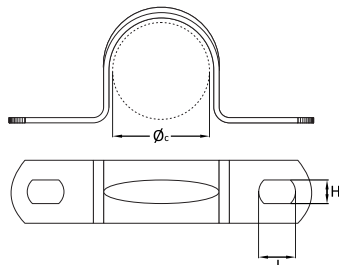

AS 02 Cavallotto a due fori

SCHEDA TECNICA

Øc misura cavo

H larghezza asola

L lunghezza asola

SCHEDA TECNICA AS 02

Codice prodotto	Misura Cavo Ø (mm)	H (mm)	L (mm)
AS 02 00 010	10	4,5	7
AS 02 00 013	13	4,5	7
AS 02 00 014	14	4,5	7
AS 02 00 016	16	4,5	7
AS 02 00 020	20	4,5	7
AS 02 00 022	22	4,5	7
AS 02 00 026	26	4,5	7
AS 02 00 028	28	4,5	7
AS 02 00 032	32	4,5	7
AS 02 00 040	40	4,5	7
AS 02 00 050	50	4,5	7

AS 02 Two holes steel clip for wire-rope fixing, zinc plated

TECHNICAL DATA SHEET

Øc wire-rope size

H slot width

L slot length

TECHNICAL DATA AS 02

Item Code	Wire-rope size Ø (mm)	H (mm)	L (mm)
AS 02 00 010	10	4,5	7
AS 02 00 013	13	4,5	7
AS 02 00 014	14	4,5	7
AS 02 00 016	16	4,5	7
AS 02 00 020	20	4,5	7
AS 02 00 022	22	4,5	7
AS 02 00 026	26	4,5	7
AS 02 00 028	28	4,5	7
AS 02 00 032	32	4,5	7
AS 02 00 040	40	4,5	7
AS 02 00 050	50	4,5	7